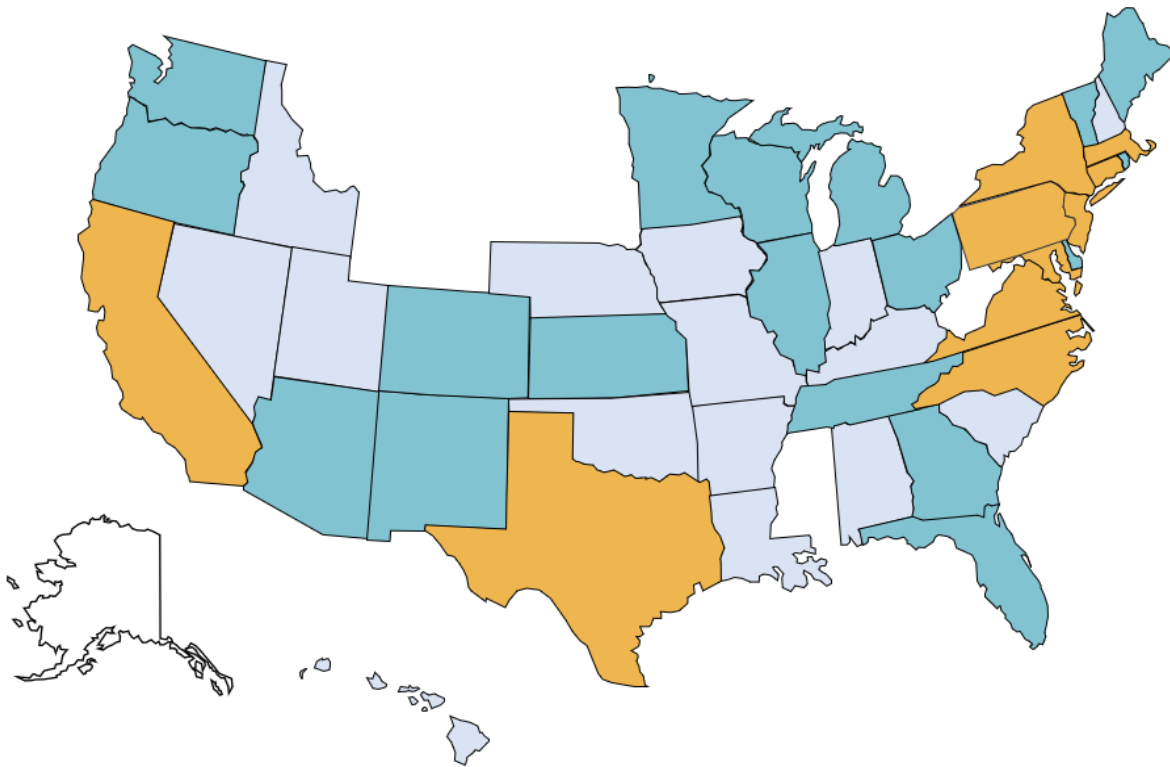

Overall | Full Time Undergraduates 1354 100%

Domestic Residents	United States Residents	1173	87%
	New England	166	12%
	Mid-Atlantic	458	34%
	South	148	11%
	Midwest	91	7%
	Southwest	82	6%
	West	215	16%
	District/Territory	13	1%
	States (of 50) Represented	43	
Districts/Territories Represented	2		

Count of Domestic Residents by State

Undergraduate | Student Geography by Residence

2024

Overall	Full Time Undergraduates	1354	100%
International Residents	International Residents	181	13%
	Foreign Countries Represented	32	
By Country	China	70	
	Pakistan	12	
	Viet Nam	12	
	India	10	
	Bangladesh	8	
	Ghana	8	
	Korea, Republic of	6	
	Nepal	5	
	Canada	4	
	Kenya	4	
	Netherlands	4	
	United Kingdom	4	
	Mongolia	3	
	Paraguay	3	
	Egypt	2	
	Ethiopia	2	
	Russian Federation	2	
	Thailand	2	
	Turkey	2	
	Belarus	1	
	Belgium	1	
	Brazil	1	
	Fmr Yugoslav Rep of Macedonia	1	
	France	1	
	Germany	1	
	Greece	1	
	Hong Kong	1	
	Iran (Islamic Republic Of)	1	
	Japan	1	
	Kazakhstan	1	
	Libyan Arab Jamahiriya	1	
	Luxembourg	1	
Mexico	1		
Panama	1		
South Africa	1		
Ukraine	1		
United Arab Emirates	1		