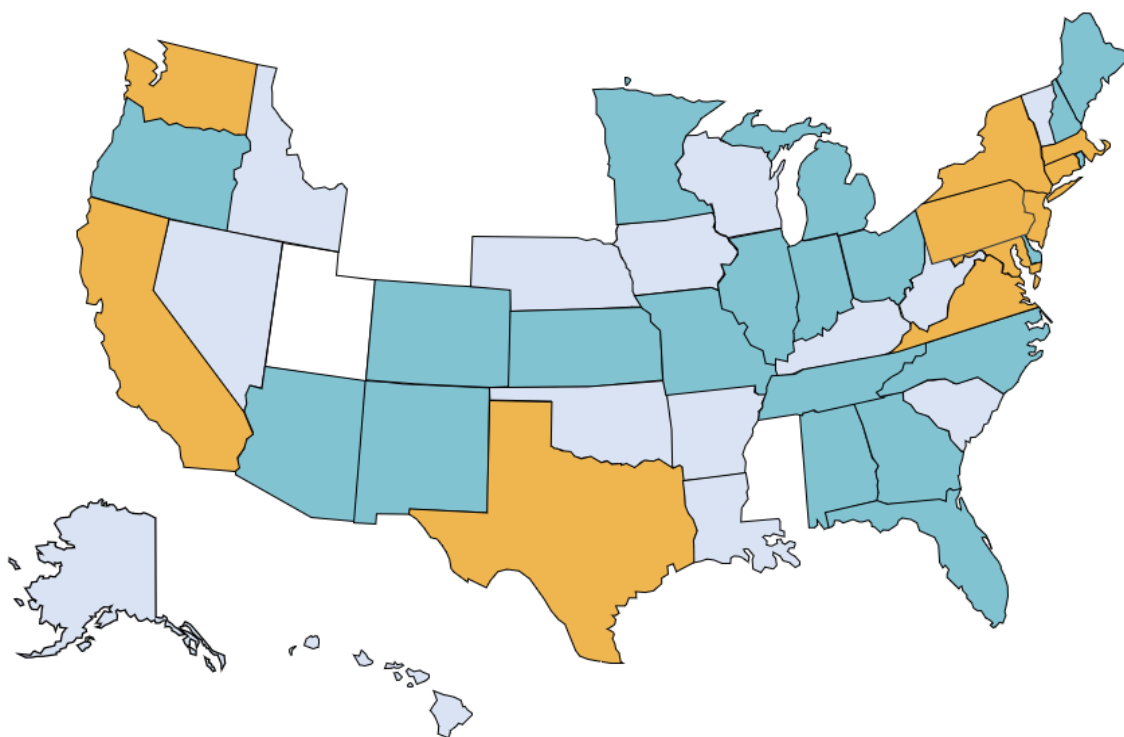

Overall | Full Time Undergraduates 1349 100%

Domestic Residents	United States Residents	1166	86%
	New England	165	12%
	Mid-Atlantic	448	33%
	South	138	10%
	Midwest	94	7%
	Southwest	99	7%
	West	202	15%
	District/Territory	20	1%
	States (of 50) Represented	44	
Districts/Territories Represented	3		

Count of Domestic Residents by State

Overall	Full Time Undergraduates	1349	100%
International Residents	International Residents	183	14%
	Foreign Countries Represented	32	
By Country	China	84	
	India	10	
	Korea, Republic of	10	
	Pakistan	8	
	Viet Nam	7	
	Ghana	6	
	Bangladesh	5	
	Kenya	5	
	France	4	
	Germany	4	
	Ethiopia	3	
	Nepal	3	
	Netherlands	3	
	Paraguay	3	
	Singapore	3	
	Thailand	3	
	Japan	2	
	Kazakhstan	2	
	Turkey	2	
	United Kingdom	2	
	Belarus	1	
	Brazil	1	
	Canada	1	
	Egypt	1	
	Fmr Yugoslav Rep of Macedonia	1	
	Hong Kong	1	
	Iceland	1	
	Jamaica	1	
	Nigeria	1	
	Panama	1	
	Russian Federation	1	
	United Arab Emirates	1	